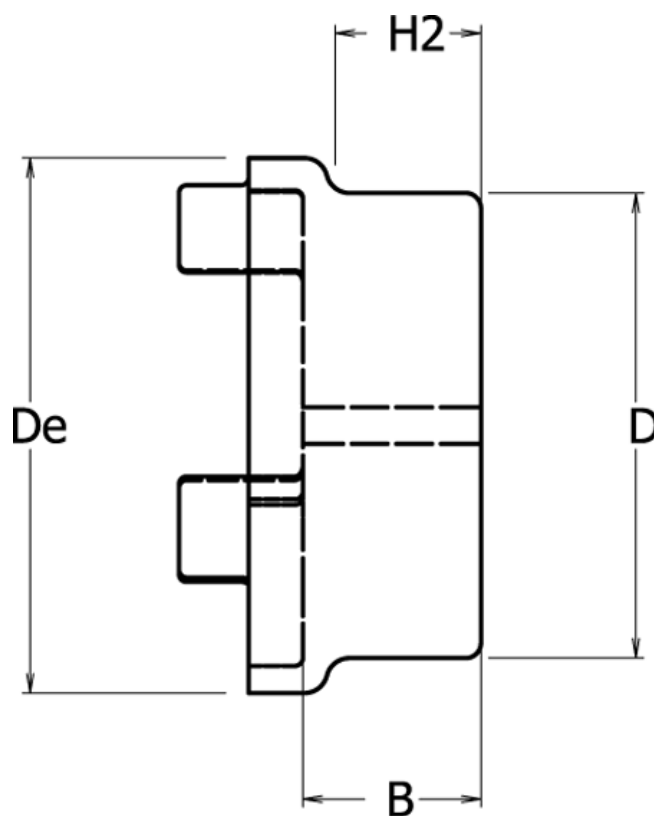

Article number: 3303110B

Description: Coupling Hub HRC-B 110

Udboringsnav maks. boring 55 mm

Measures

B = 45.5

D = 100

De = 112

H2 = 37

Max. bore mm = 55